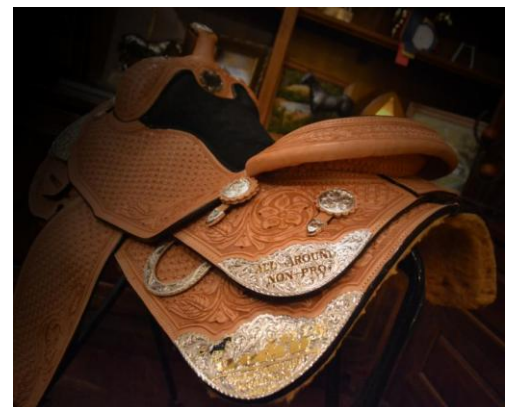

"We're extremely excited to, not only be working with the ApHC and providing them with saddles for their shows," said Jon Carpenter managing partner of Elite Custom Saddles, "we're also excited to showcase the breadth of our other products as awards including halters, headstalls, spur straps and more. We look forward to presenting these other awards at the official Elite Custom Saddles Sweepstakes classes, as well, Jon continued."

Elite Custom Saddles provides an exceptional line of quality handmade saddles and tack for the pleasure, show and performance rider. Established in 2009, in short order Elite Custom Saddles has developed a reputation for not only producing saddles and tack of exceptional beauty and workmanship, but also their hands-on approach to customer services. Elite Custom Saddles use of technology like Skype ® has allowed them the ability to communicate and manufacture saddles and tack for top riders world-wide. The production team at Elite has had the pleasure of producing unique saddles for riders and competitors in North and South America, Europe and beyond. With over a half-century of saddle